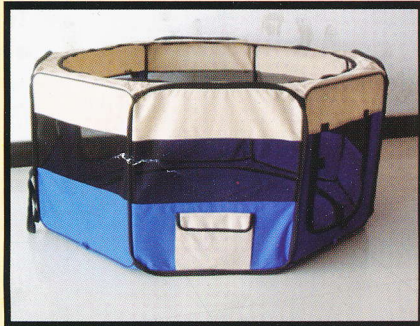

Instruction For Zampa Pet Exercise Playpen

To fold down

1- Remove the mesh top

2- Fols panel to right of
elastic band inward
(Always keep the band exposed)

3- Fold panel inward i
nto corner 1

4- Fold next panel inwards into
corner 2 to make an "M" shape

5- Fold completely flat

6- Wrap the band around
the pen for storage

7- Place all the parts into carry bag
for storage & Trensport

Thanks for choosing Zampa, please visit our website
for all your pet products at
Zampapets.com